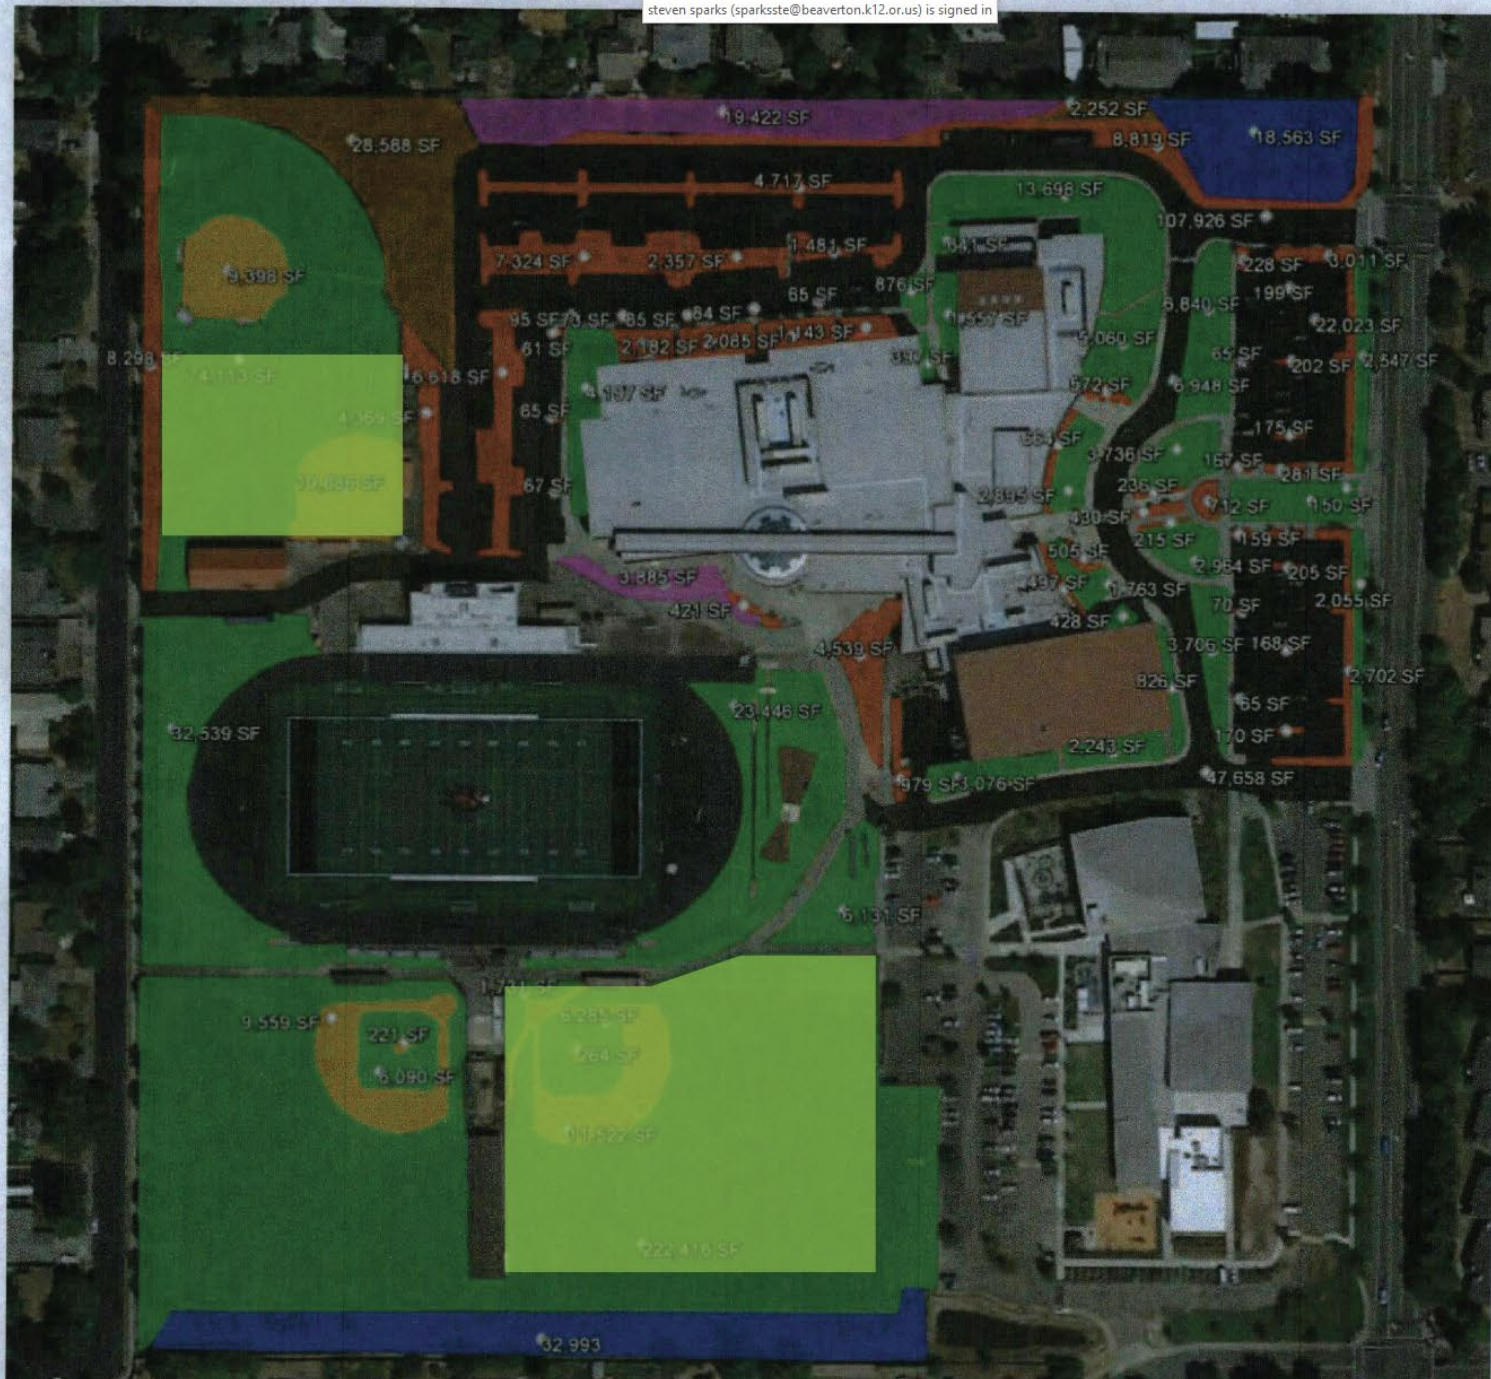

SOUTHRIDGE HIGH
9625 SW 125TH AVE.
BEAVERTON, OR 97008

Received
 Planning Division
 11/28/2023

	Existing	Proposed
Artificial Turf	0 SF	173,312 SF
Beds	69,655 SF	69,655 SF
Turf	445,629 SF	295,533 SF
Parking lot	184,555 SF	184,555 SF
Bio-swales	51,556 SF	51,556 SF
Slopes	23,307 SF	23,307 SF
Playing fields	41,850 SF	18,634 SF
Natural areas	30,840 SF	30,840 SF
Totals	847,392 SF	847,392 SF
Proposed Changed Percent		173,312 SF (20%)